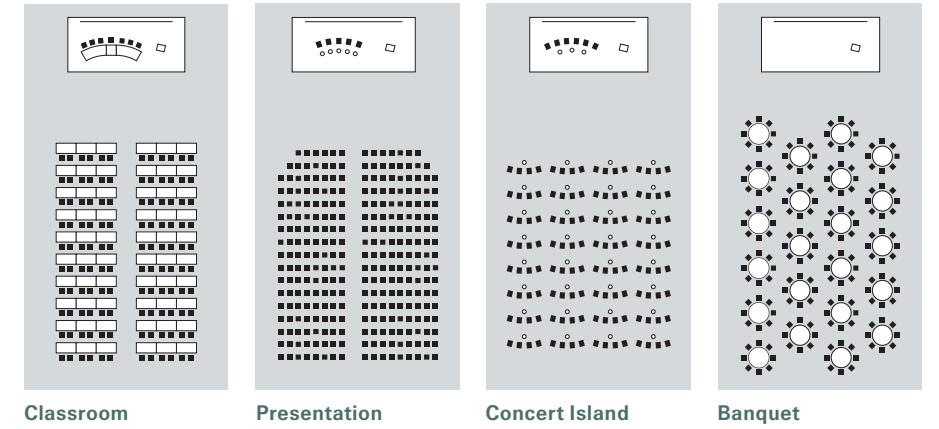

Pavilion	Size m ²	Classroom	Block	U-shape	Circle	Presentation (Chair)	Concert (Sessel)	Concert Island	Banquet
Forum (A&B)	380	130			36	220	200	130	176
Forum A	200	56		30	36	120	100	55	80
Forum B	180	56		26	24	100	70	50	80
Seminar Room 1/2	44		14			25			
Seminar Room 3/4	90	30	18	24	24	55			
Library	150		14			50	40		

Villa	Size m ²	Block
Board Room	67	18
President's Room	61	18
Oak Room	43	8
Parkview Room	43	10
Lakeview Room	43	10
Chapelview Room	23	8

Dining	Size m ²	Capacity
Dining Room	146	80
Coffee Lounge	130	36
Foyer	260	180
Lounge	55	45
Lodge Bar	65	40
Terrace	200	80
Tea House	60	30

Seating arrangements

Forum A&B

(380 m²)

Can be divided into Forum A and Forum B

Seating arrangements:
Classroom, Presentation,
Concert Island, Banquet

Forum A

(200 m²)

Forum B

(180 m²)

Seating arrangements:
Classroom, U-shape, Circle,
Presentation, Concert Island

Seminar Rooms 1/2

(je 44 m²)

Seating arrangements:
Block, Presentation

Seminar Rooms 3/4

(je 90 m²)

Seating arrangements:
Classroom, U-shape, Circle,
Presentation