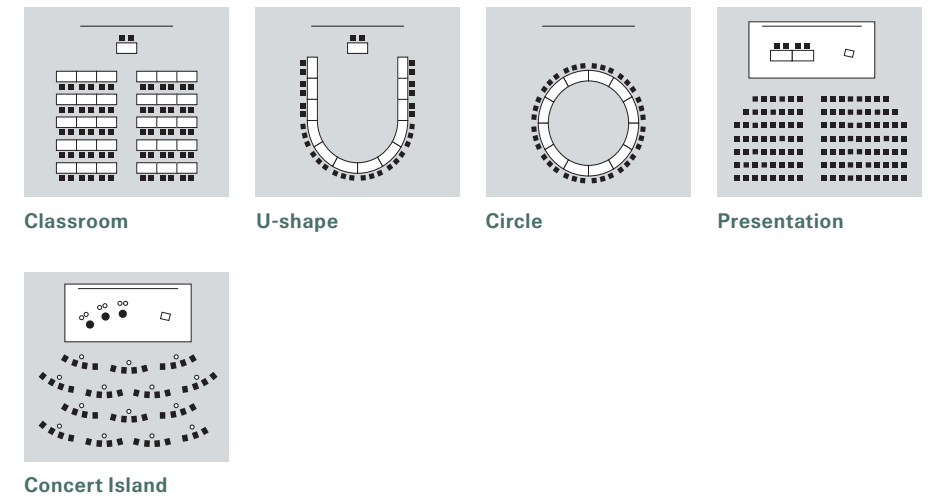

Pavilion	Size m ²	Classroom	Block	U-shape	Circle	Presentation (Chair)	Concert (Sessel)	Concert Island	Banquet
Forum (A&B)	380	130			36	220	200	130	176
Forum A	200	56		30	36	120	100	55	80
Forum B	180	56		26	24	100	70	50	80
Seminar Room 1/2	44		14			25			
Seminar Room 3/4	90	30	18	24	24	55			
Library	150		14			50	40		

Villa	Size m ²	Block
Board Room	67	18
President's Room	61	18
Oak Room	43	8
Parkview Room	43	10
Lakeview Room	43	10
Chapelview Room	23	8

Dining	Size m ²	Capacity
Dining Room	146	80
Coffee Lounge	130	36
Foyer	260	180
Lounge	55	45
Lodge Bar	65	40
Terrace	200	80
Tea House	60	30

Seating arrangements

Forum A&B

(380 m²)

Can be divided into Forum A and Forum B

Seating arrangements:
Classroom, Presentation,
Concert Island, Banquet

Forum A

(200 m²)

Forum B

(180 m²)

Seating arrangements:
Classroom, U-shape, Circle,
Presentation, Concert Island

Seminar Rooms 1/2

(je 44 m²)

Seating arrangements:
Block, Presentation

Seminar Rooms 3/4

(je 90 m²)

Seating arrangements:
Classroom, U-shape, Circle,
Presentation