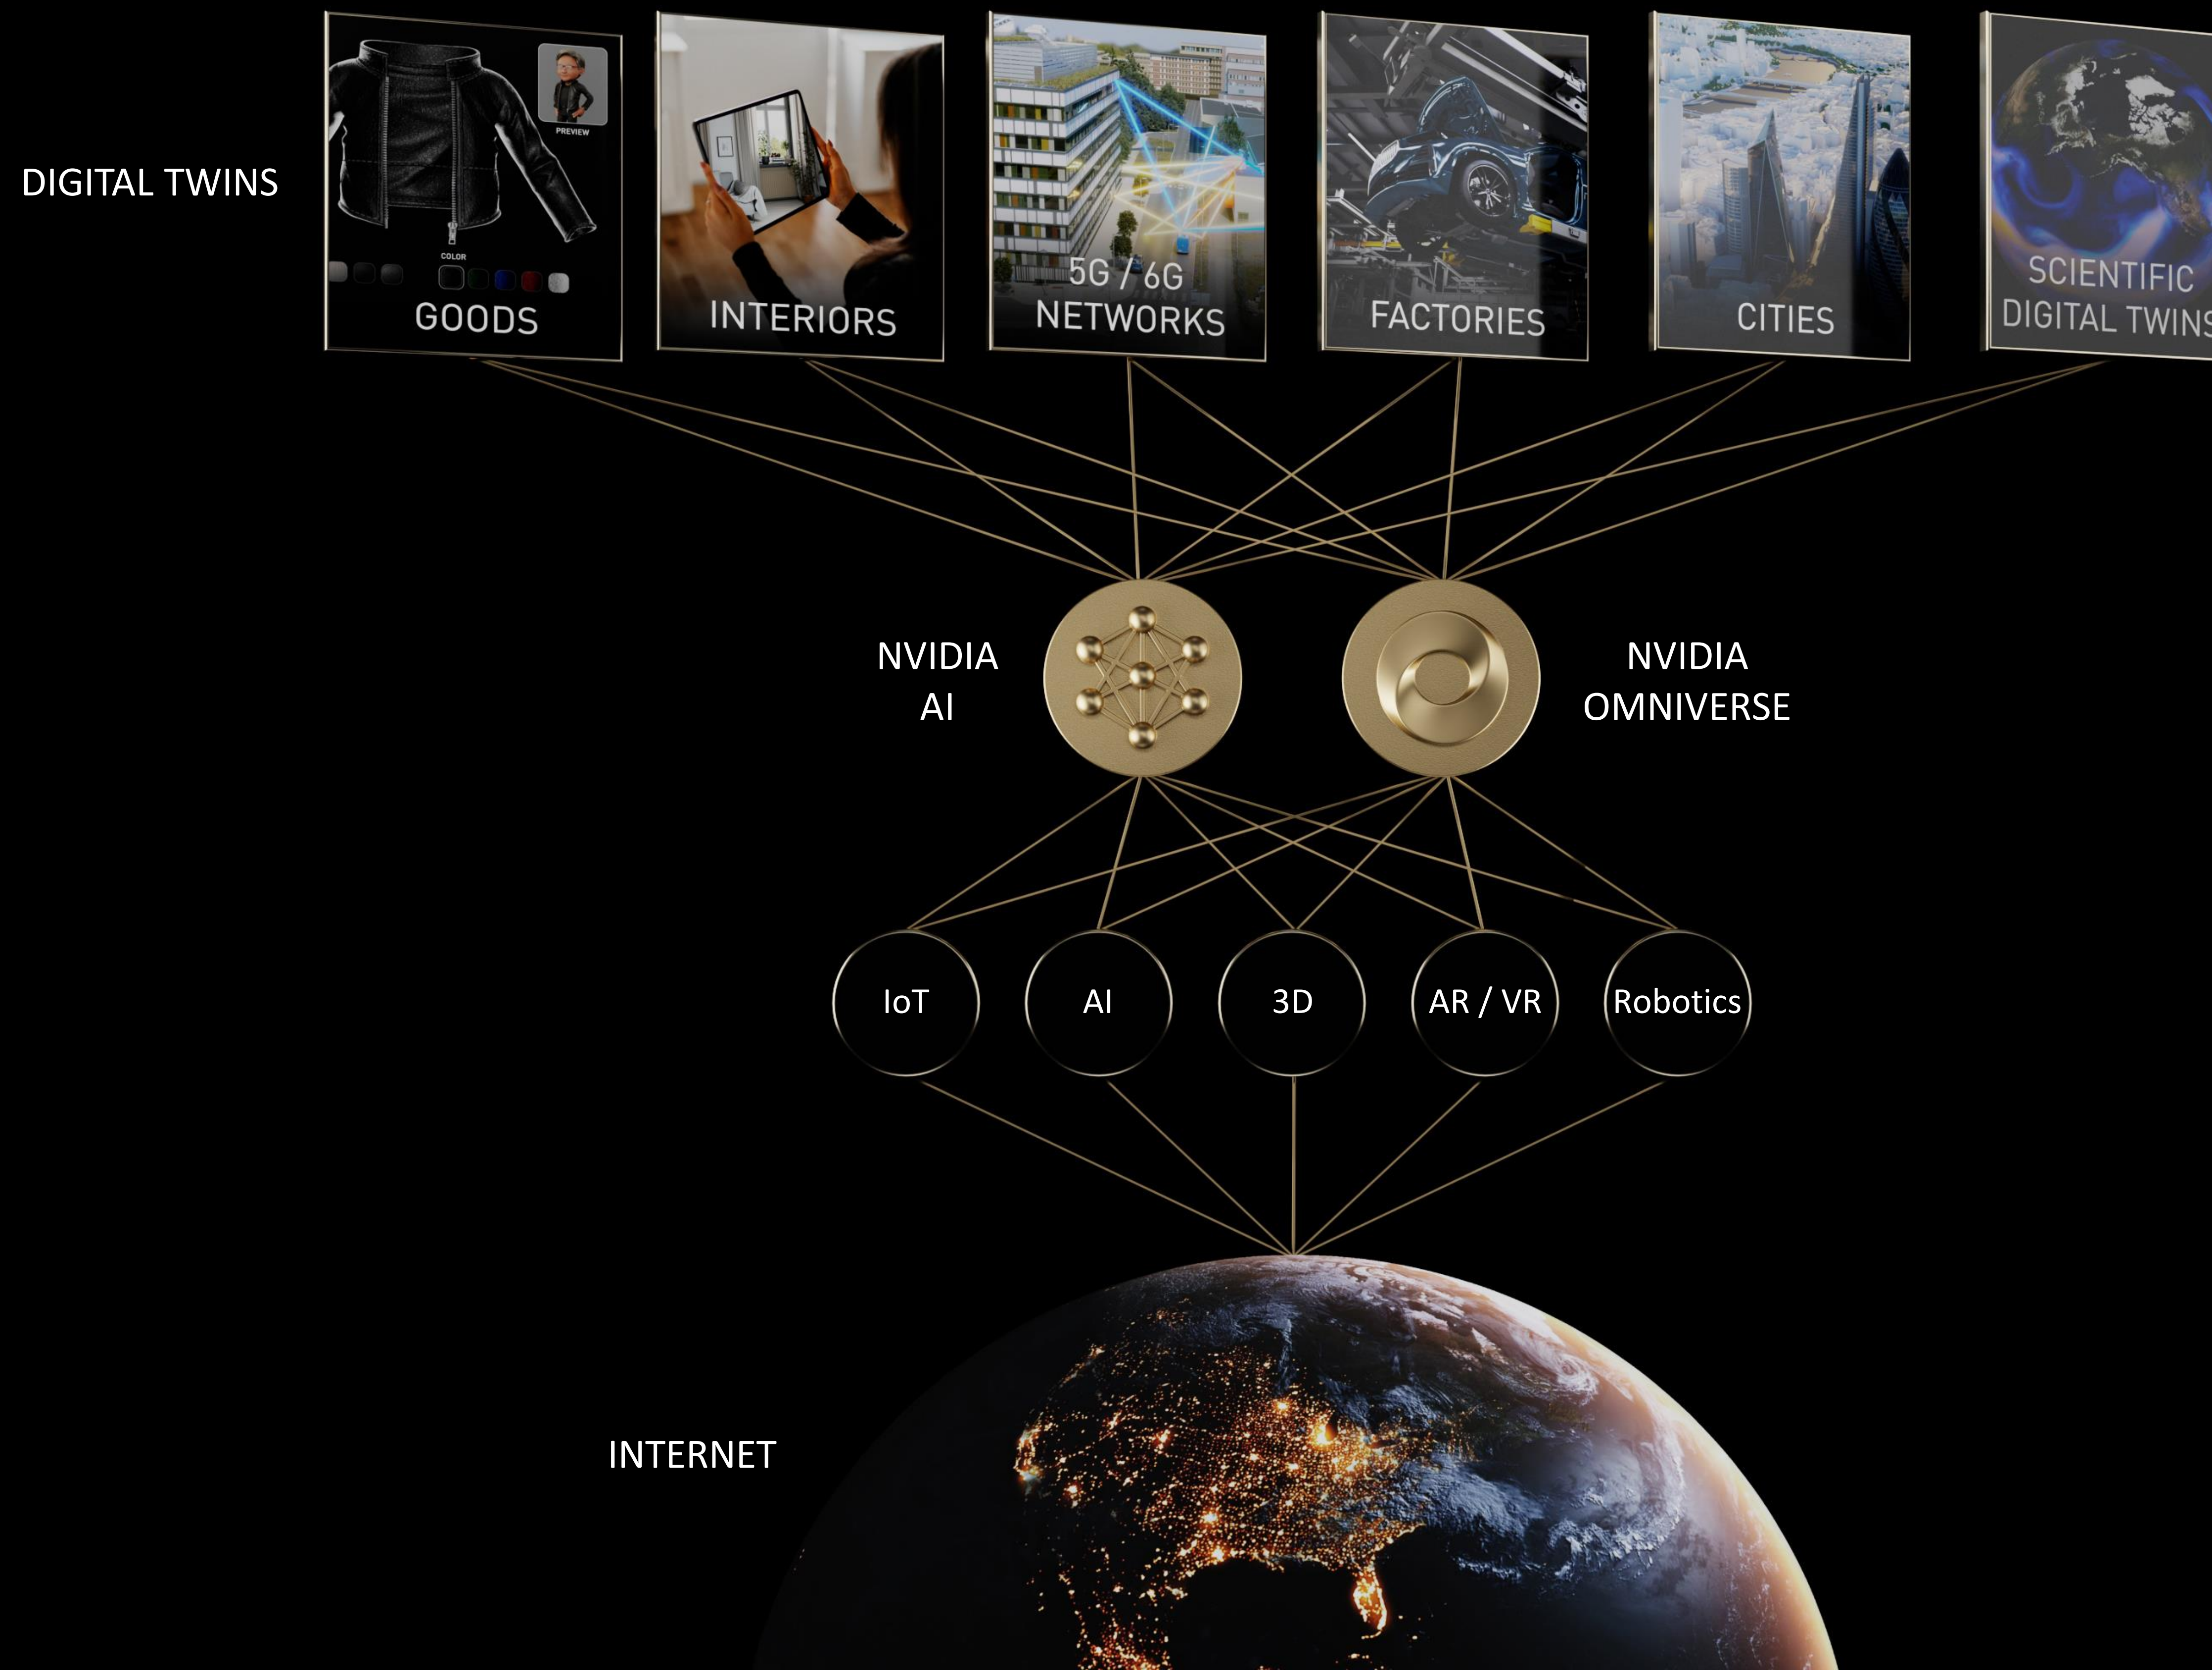

The Industrial Metaverse and AI: Shaping the next Generation of digital Transformation

E-Mail: mstampfli@nvidia.com

LinkedIn: <https://www.linkedin.com/in/marcstampfli>

THE METAVERSE IS THE 3D EVOLUTION OF THE INTERNET

Optimized by AI &
Enables Training of AI

PERFECTLY SYNCHRONIZED

Precision Timed, Perfectly Synced to the Real
World

OPEN 3D STANDARD FOR THE METAVERSE

Universal Scene Description is the Best Candidate

Composed World

NVIDIA OMNIVERSE FOR INDUSTRIAL METAVERSE AND DIGITAL TWINS

Computing Platform for Creating and Operating Metaverse Applications

How Omniverse Enterprise Works

Create, Aggregate, Collaborate

Core Omniverse Tech

Building the Metaverse Together

Software Partners

Over 150 Universal Scene Description (USD) Connections Across Industry Applications

Adopters

Across Transportation, Retail, Manufacturing, Energy, Telco, and More