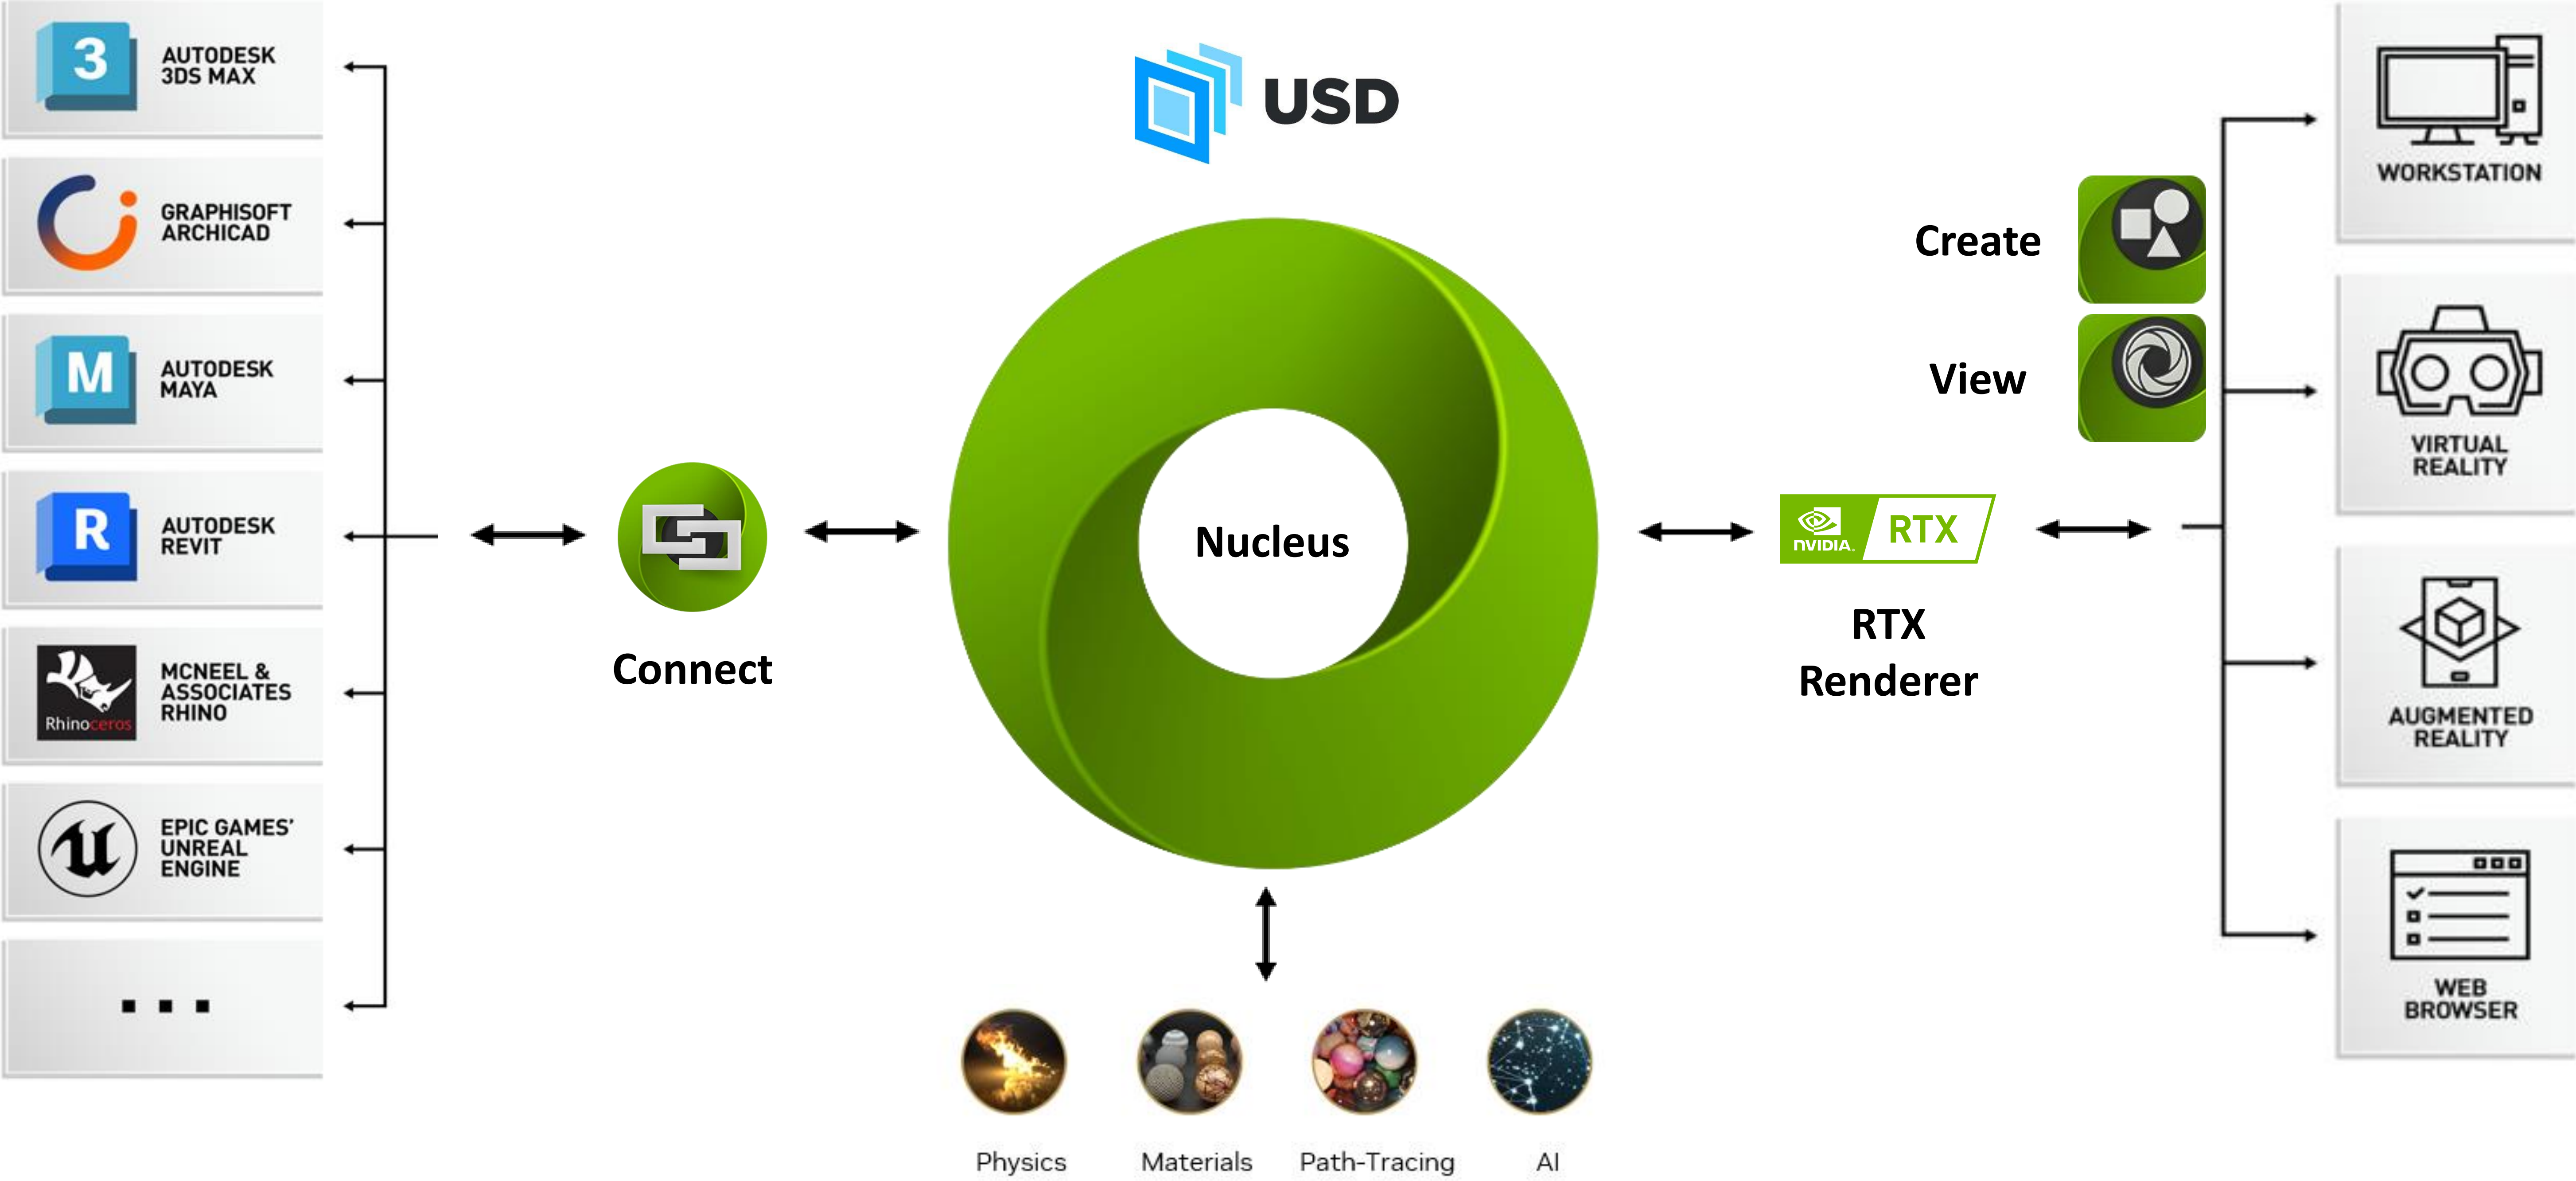

Optimized by AI &
Enables Training of AI

PERFECTLY SYNCHRONIZED

Precision Timed, Perfectly Synced to the Real
World

OPEN 3D STANDARD FOR THE METAVERSE

Universal Scene Description is the Best Candidate

Composed World

NVIDIA OMNIVERSE FOR INDUSTRIAL METAVERSE AND DIGITAL TWINS

Computing Platform for Creating and Operating Metaverse Applications

How Omniverse Enterprise Works

Create, Aggregate, Collaborate

Core Omniverse Tech

NVIDIA Drive Sim

Use Case/s

Complex Simulation and Digital Twins

Compute

Scale from workstation to supercomputer to enable complex simulation

Workflow

Ingest and visualize 3D models in full-fidelity in real-time, no optimization required

Building the Metaverse Together

Software Partners

Over 150 Universal Scene Description (USD) Connections Across Industry Applications

Adopters

Across Transportation, Retail, Manufacturing, Energy, Telco, and More