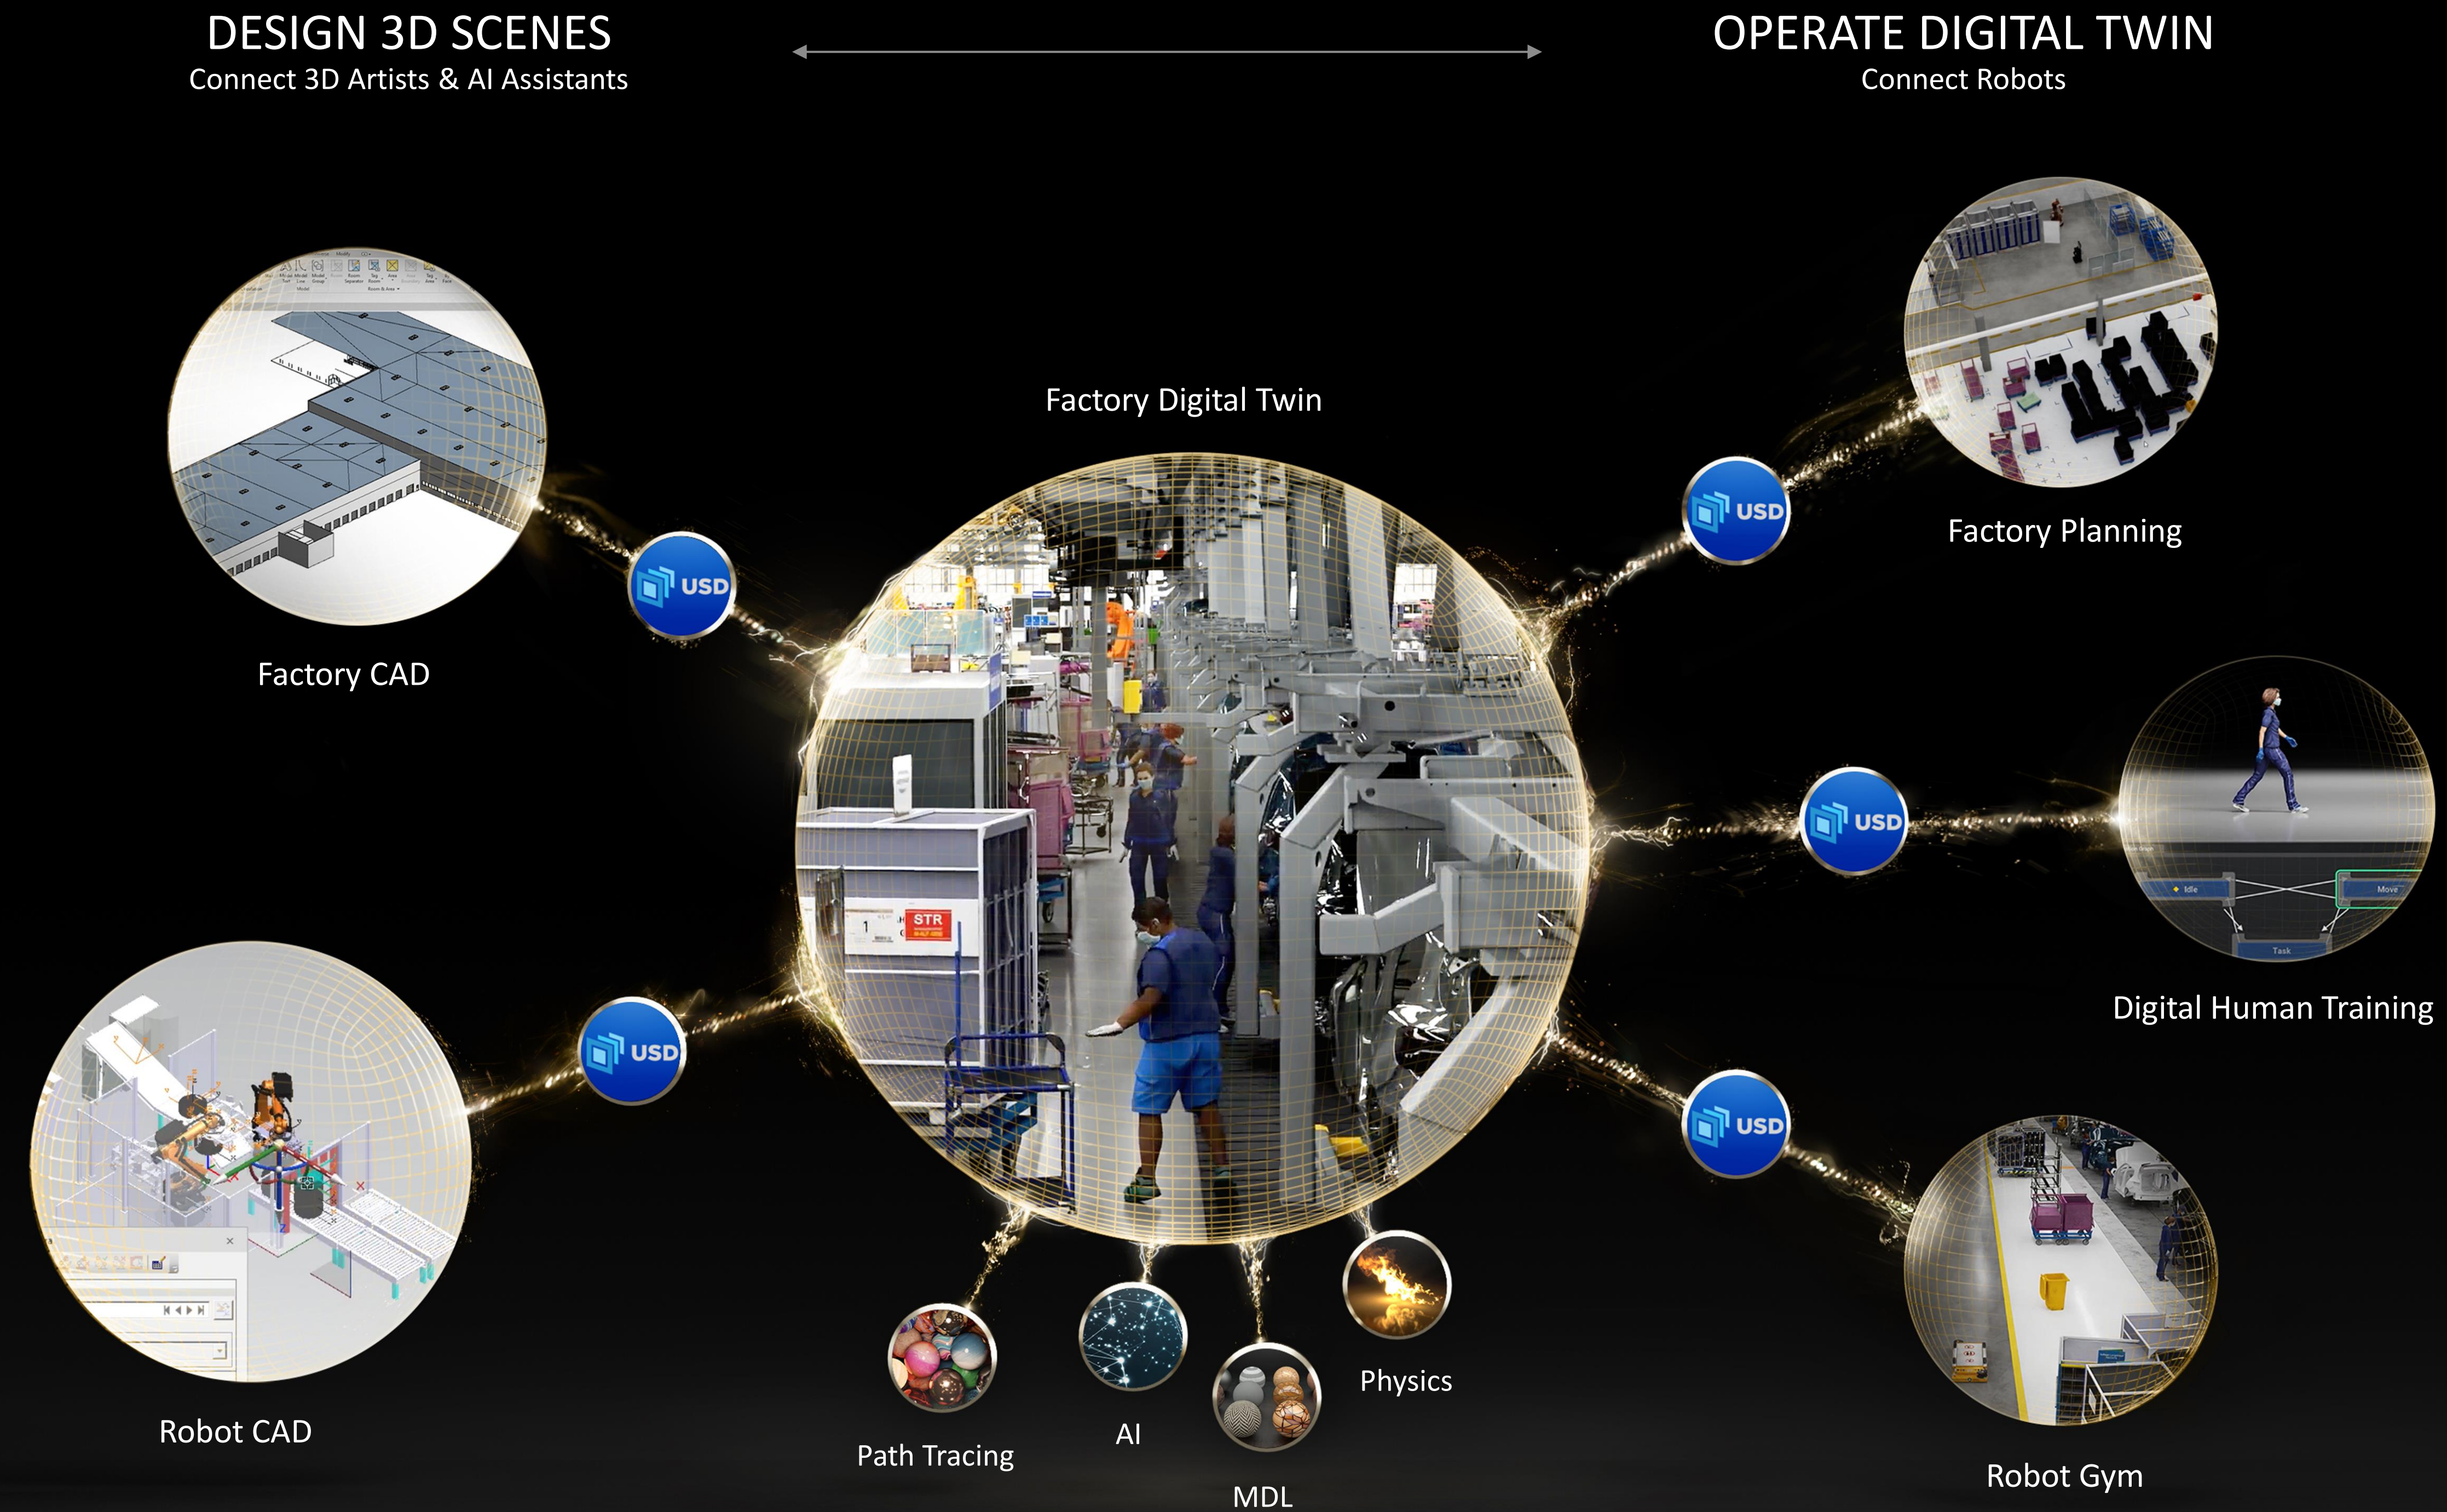

Optimized by AI &
Enables Training of AI

PERFECTLY SYNCHRONIZED

Precision Timed, Perfectly Synced to the Real
World

OPEN 3D STANDARD FOR THE METAVERSE

Universal Scene Description is the Best Candidate

Composed World

NVIDIA OMNIVERSE FOR INDUSTRIAL METAVERSE AND DIGITAL TWINS

Computing Platform for Creating and Operating Metaverse Applications

How Omniverse Enterprise Works

Create, Aggregate, Collaborate

Core Omniverse Tech

NVIDIA Drive Sim

Use Case/s

Complex Simulation and Digital Twins

Compute

Scale from workstation to supercomputer to enable complex simulation

Workflow

Ingest and visualize 3D models in full-fidelity in real-time, no optimization required

Building the Metaverse Together

Software Partners

Over 150 Universal Scene Description (USD) Connections Across Industry Applications

Adopters

Across Transportation, Retail, Manufacturing, Energy, Telco, and More